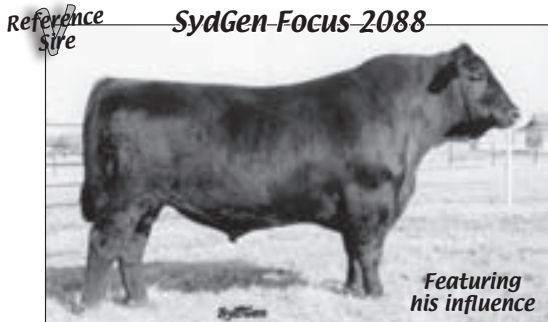

Reference Sire TC GRIDIRON 258
14237017 birth date: 2/6/02 tattoo: 258
G D A R Traveler 044 # D H D Traveler 6807 #
G A R GRID MAKER # G D A R Blackcap Lady 840 #
G A R Precision 2536 G A R Precision 1680 #
G A R Ext 2104
T C Dividend 494 # TC Dividend 963 #
TC Blackbird 7049 # Landmark Quality 9248
O C C Blackbird 902D G D A R Traveler 7111 #
O C C Blackbird 709X #

BW	WW	Milk	YW	Marb	RE	Fat
+4.1	+61	+16	+109	+0.17	+0.62	-0.002

Featuring sons of this prominent member of the Genex/CRI stud who combines added muscle, growth and squareness of hip. Gridiron progeny are some of the most consistent, in terms of phenotypic excellence.