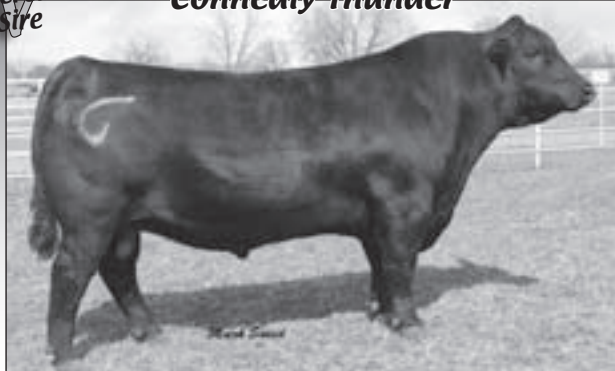

Connealy Thunder

Reference Sire

CONNEALY THUNDER

15148659 birth date: 1/28/05 tattoo: 587
Jauer 353 Traveler 589 27 # Jauer 7111 Traveler 353 719
BALDRIDGE KABOOM K243 KCF Jauer 6807 Traveler 27 085
Pleasanta of Conanga 736 G T Maximum # Pleasant Pill of Conanga #
Bon View Bando 598 # Tehama Bando 155 #
Parka of Conanga 241 # Bon View Dora 56 #
Partina of Conanga 6237 Schoenes Fix It 826 # Party Date of Conanga

BW	WW	Milk	YW	Marb	RE	Fat
-0.5	+43	+13	+90	+0.20	+0.45	-0.021

Featuring sons of this calving ease Genex/CRI stud whose progeny make a lasting impression visually. His combination of calving ease and muscling with a total performance give him the look of a power bull.